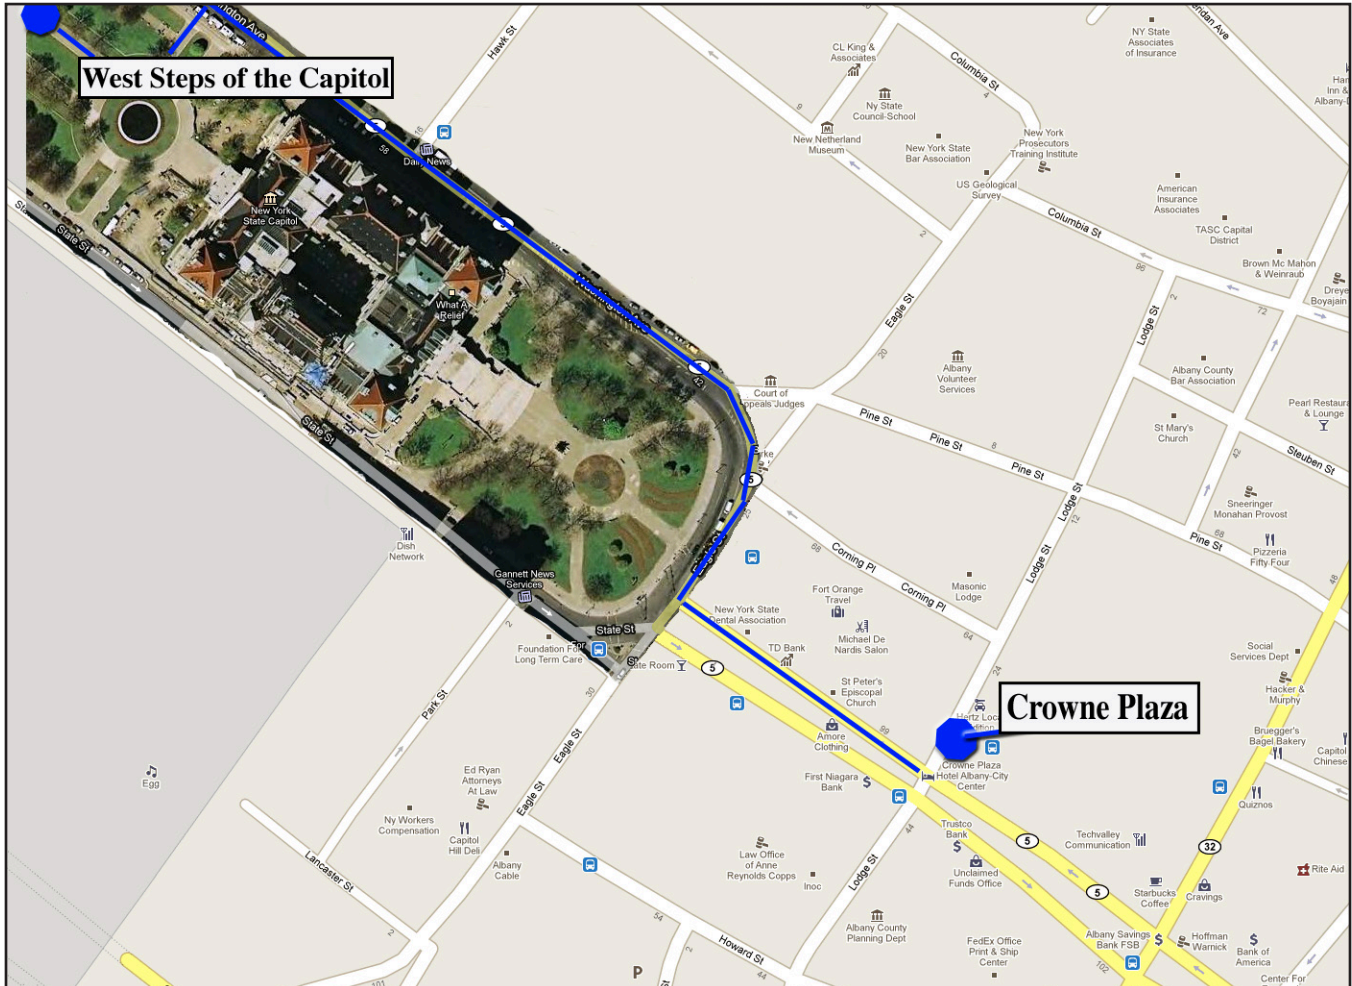

Directions to the West S. Swan St. Steps of the Capitol Albany, New York — Gather at 1:00

West S. Swan St, Steps of the Capitol

The rally will be held on the West S. Swan St. Steps of the Capitol (South Swan Street & Washington Avenue, Albany, NY). From the Crowne Plaza, State and Lodge Streets, Albany, NY 12207: facing State Street, **turn right to go one block up the hill on State Street.** Cross the street, the Capitol is straight ahead. Turn Right onto Eagle Street and follow Washington Ave. up the hill, past the Capitol to the West Side (you may also turn left onto Eagle St., and turn right on State St. and walk up the hill). The Capitol is on the top of State Street. The west side of the Capitol is pictured here – we will gather by the statue of Geoge Washington. **The rally will begin at the end of the National Peace Conference to be held at the Crowne Plaza, July 23-25.**

The march will go west on Washington Avenue. At Lark Street, take the right fork in the road on Central Avenue. Masjid As-Salam Mosque is located at 278 Central Avenue, on the left-hand side of the street between Lake Avenue and Quail Streets.

Directions for returning to the Capitol or the Crowne Plaza

Walking: From the Masjid As-Salam Mosque, turn right onto Central Avenue. Walk four blocks on Central Avenue. Central Avenue will turn into Washington Avenue. Walk three long blocks down the hill, and the Capitol will be on the right. If continuing on to the Crowne Plaza, turn left onto State Street. The Crowne Plaza is one block down State Street on the left. The trip is approximately 1.4 miles, and a 25 minute walk.